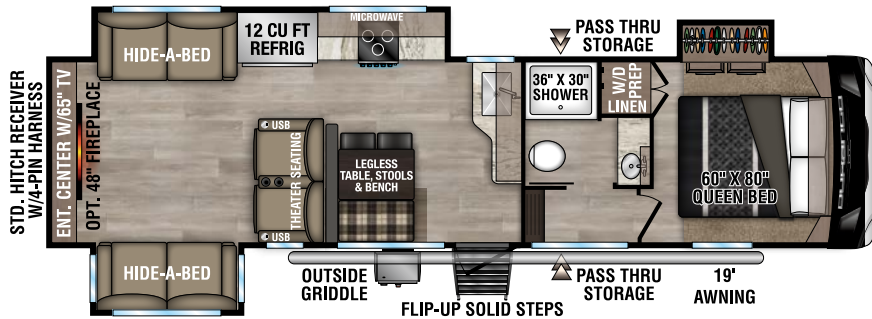

D256RKT UVW - 9,390 | Exterior Length - 33' 3" | Sleeps - 5

2025 DURANGO HT

D283RLT UVW - 9,320 | Exterior Length - 32' 11" | Sleeps - 5

D286BHD UVW - 9,080 | Exterior Length - 33' 7" | Sleeps - 10

D290RLT UVW - 9,470 | Exterior Length - 34' 5" | Sleeps - 6