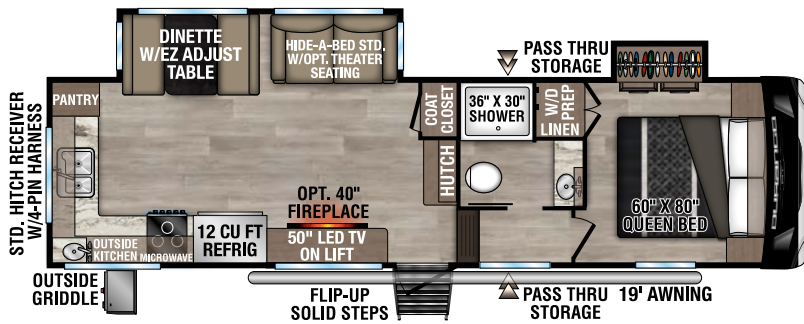

RECREATIONAL VEHICLES

DURANGO HT

LIGHTWEIGHT LUXURY FIFTH WHEELS

NEW

D220RKD UVW - 7,470 | Exterior Length - 26' | Sleeps - 5

NEW

D232MLD UVW - 8,160 | Exterior Length - 29' | Sleeps - 5

D240RKD UVW - 8,720 | Exterior Length - 31' 8" | Sleeps - 5

D256RKT UVW - 9,390 | Exterior Length - 33' 3" | Sleeps - 5

2025 DURANGO HT

D283RLT UVW - 9,320 | Exterior Length - 32' 11" | Sleeps - 5

D286BHD UVW - 9,080 | Exterior Length - 33' 7" | Sleeps - 10

D290RLT UVW - 9,470 | Exterior Length - 34' 5" | Sleeps - 6