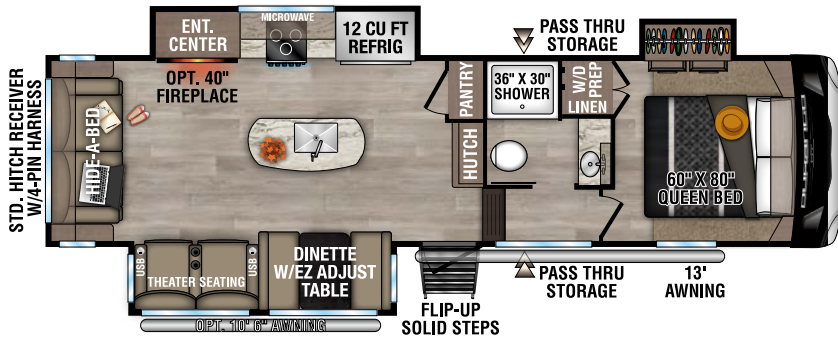

RECREATIONAL VEHICLES

DURANGO HT

LIGHTWEIGHT LUXURY FIFTH WHEELS

NEW

D220RKD UVW - 7,470 | Exterior Length - 26' | Sleeps - 5

NEW

D232MLD UVW - 8,160 | Exterior Length - 29' | Sleeps - 5

D240RKD UVW - 8,720 | Exterior Length - 31' 8" | Sleeps - 5

D256RKT UVW - 9,390 | Exterior Length - 33' 3" | Sleeps - 5

2025 DURANGO HT

D283RLT UVW - 9,320 | Exterior Length - 32' 11" | Sleeps - 5

D286BHD UVW - 9,080 | Exterior Length - 33' 7" | Sleeps - 10

D290RLT UVW - 9,470 | Exterior Length - 34' 5" | Sleeps - 6