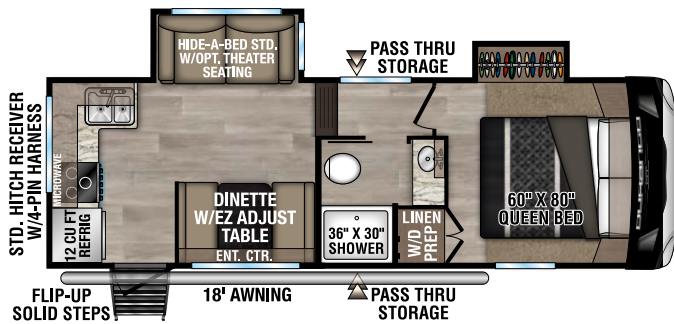

RECREATIONAL VEHICLES

DURANGO HT

LIGHTWEIGHT LUXURY FIFTH WHEELS

NEW

D220RKD UVW - 7,470 | Exterior Length - 26' | Sleeps - 5

NEW

D232MLD UVW - 8,160 | Exterior Length - 29' | Sleeps - 5

D240RKD UVW - 8,720 | Exterior Length - 31' 8" | Sleeps - 5

D256RKT UVW - 9,390 | Exterior Length - 33' 3" | Sleeps - 5

2025 DURANGO HT

D283RLT UVW - 9,320 | Exterior Length - 32' 11" | Sleeps - 5

D286BHD UVW - 9,080 | Exterior Length - 33' 7" | Sleeps - 10

D290RLT UVW - 9,470 | Exterior Length - 34' 5" | Sleeps - 6