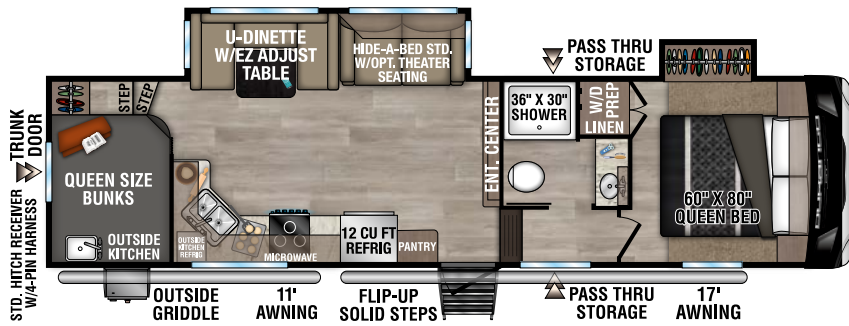

RECREATIONAL VEHICLES

DURANGO HT

LIGHTWEIGHT LUXURY FIFTH WHEELS

NEW

D220RKD UVW - 7,470 | Exterior Length - 26' | Sleeps - 5

NEW

D232MLD UVW - 8,160 | Exterior Length - 29' | Sleeps - 5

D240RKD UVW - 8,720 | Exterior Length - 31' 8" | Sleeps - 5

D256RKT UVW - 9,390 | Exterior Length - 33' 3" | Sleeps - 5

2025 DURANGO HT

D283RLT UVW - 9,320 | Exterior Length - 32' 11" | Sleeps - 5

D286BHD UVW - 9,080 | Exterior Length - 33' 7" | Sleeps - 10

D290RLT UVW - 9,470 | Exterior Length - 34' 5" | Sleeps - 6