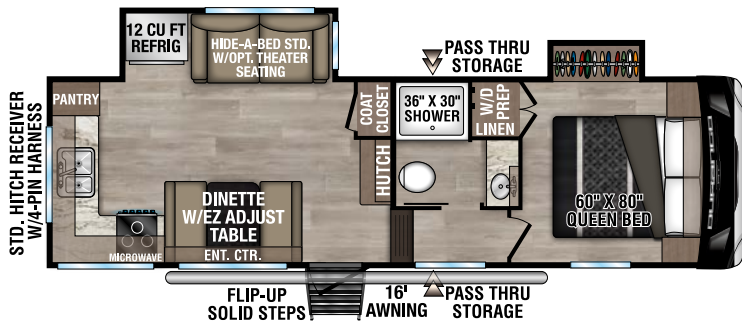

RECREATIONAL VEHICLES

DURANGO HT

LIGHTWEIGHT LUXURY FIFTH WHEELS

NEW

D220RKD UVW - 7,470 | Exterior Length - 26' | Sleeps - 5

NEW

D232MLD UVW - 8,160 | Exterior Length - 29' | Sleeps - 5

D240RKD UVW - 8,720 | Exterior Length - 31' 8" | Sleeps - 5

D256RKT UVW - 9,390 | Exterior Length - 33' 3" | Sleeps - 5

2025 DURANGO HT

D283RLT UVW - 9,320 | Exterior Length - 32' 11" | Sleeps - 5

D286BHD UVW - 9,080 | Exterior Length - 33' 7" | Sleeps - 10

D290RLT UVW - 9,470 | Exterior Length - 34' 5" | Sleeps - 6