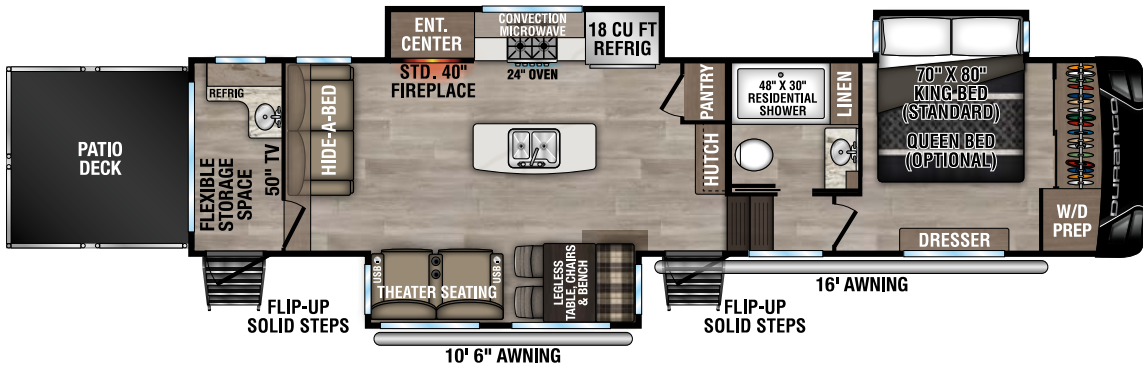

RECREATIONAL VEHICLES

DURANGO

FULL PROFILE LUXURY FIFTH WHEELS

NEW

D281RKD Uvw - 9,910 | Exterior Length - 33' 6" | Sleeps - 4

D301RLT Uvw - 10,590 | Exterior Length - 34' 3" | Sleeps - 4

D321RKT Uvw - 10,650 | Exterior Length - 34' 10" | Sleeps - 4

D326RLT Uvw - 10,950 | Exterior Length - 37' 7" | Sleeps - 6

2025 DURANGO

D333RLT UVW - 11,110 | Exterior Length - 37'10" | Sleeps - 4

NEW

D341RPT UVW - 12,050 | Exterior Length - 37'11" | Sleeps - 4

D348BHF UVW - 13,240 | Exterior Length - 42'2" | Sleeps - 9