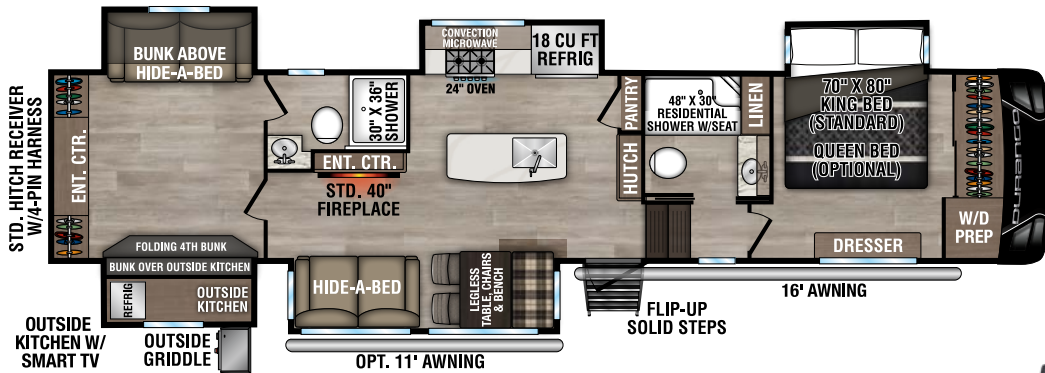

D326RLT Uvw - 10,950 | Exterior Length - 37' 7" | Sleeps - 6

2025 DURANGO

D333RLT UVW - 11,110 | Exterior Length - 37'10" | Sleeps - 4

NEW

D341RPT UVW - 12,050 | Exterior Length - 37'11" | Sleeps - 4

D348BHF UVW - 13,240 | Exterior Length - 42'2" | Sleeps - 9