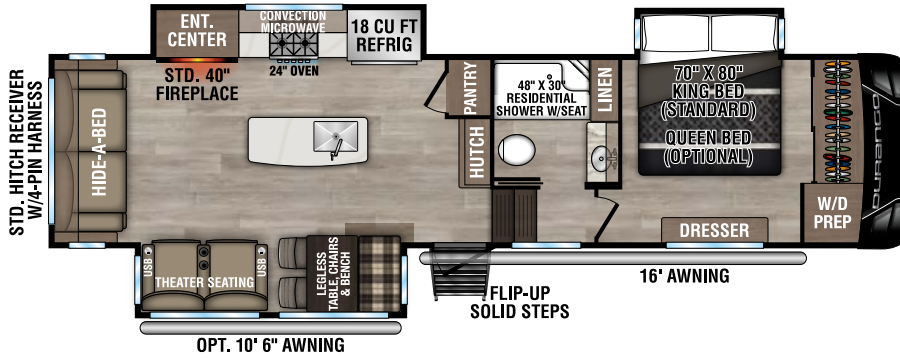

RECREATIONAL VEHICLES

DURANGO

FULL PROFILE LUXURY FIFTH WHEELS

NEW

D281RKD Uvw - 9,910 | Exterior Length - 33' 6" | Sleeps - 4

D301RLT Uvw - 10,590 | Exterior Length - 34' 3" | Sleeps - 4

D321RKT Uvw - 10,650 | Exterior Length - 34' 10" | Sleeps - 4

D326RLT Uvw - 10,950 | Exterior Length - 37' 7" | Sleeps - 6

2025 DURANGO

D333RLT UVW - 11,110 | Exterior Length - 37'10" | Sleeps - 4

NEW

D341RPT UVW - 12,050 | Exterior Length - 37'11" | Sleeps - 4

D348BHF UVW - 13,240 | Exterior Length - 42'2" | Sleeps - 9