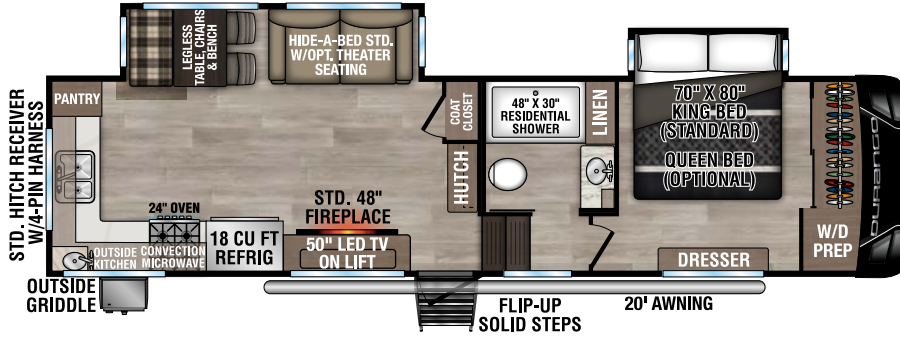

RECREATIONAL VEHICLES

DURANGO

FULL PROFILE LUXURY FIFTH WHEELS

NEW

D281RKD Uvw - 9,910 | Exterior Length - 33' 6" | Sleeps - 4

D301RLT Uvw - 10,590 | Exterior Length - 34' 3" | Sleeps - 4

D321RKT Uvw - 10,650 | Exterior Length - 34' 10" | Sleeps - 4

D326RLT Uvw - 10,950 | Exterior Length - 37' 7" | Sleeps - 6

2025 DURANGO

D333RLT UVW - 11,110 | Exterior Length - 37'10" | Sleeps - 4

NEW

D341RPT UVW - 12,050 | Exterior Length - 37'11" | Sleeps - 4

D348BHF UVW - 13,240 | Exterior Length - 42'2" | Sleeps - 9