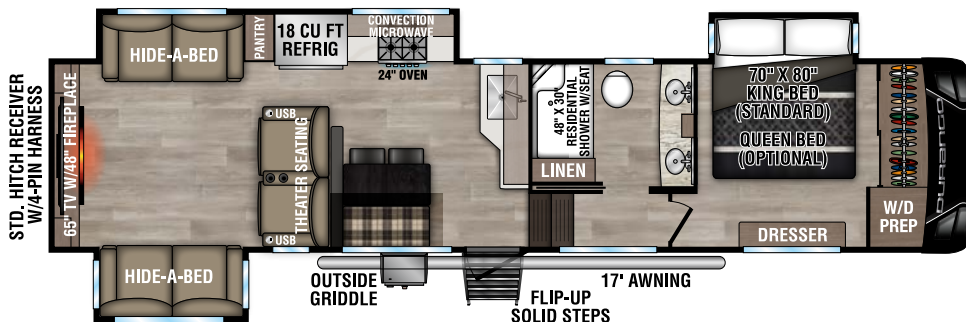

RECREATIONAL VEHICLES

DURANGO

FULL PROFILE LUXURY FIFTH WHEELS

NEW

D281RKD Uvw - 9,910 | Exterior Length - 33' 6" | Sleeps - 4

D301RLT Uvw - 10,590 | Exterior Length - 34' 3" | Sleeps - 4

D321RKT Uvw - 10,650 | Exterior Length - 34' 10" | Sleeps - 4

D326RLT Uvw - 10,950 | Exterior Length - 37' 7" | Sleeps - 6

2025 DURANGO

D333RLT UVW - 11,110 | Exterior Length - 37'10" | Sleeps - 4

NEW

D341RPT UVW - 12,050 | Exterior Length - 37'11" | Sleeps - 4

D348BHF UVW - 13,240 | Exterior Length - 42'2" | Sleeps - 9