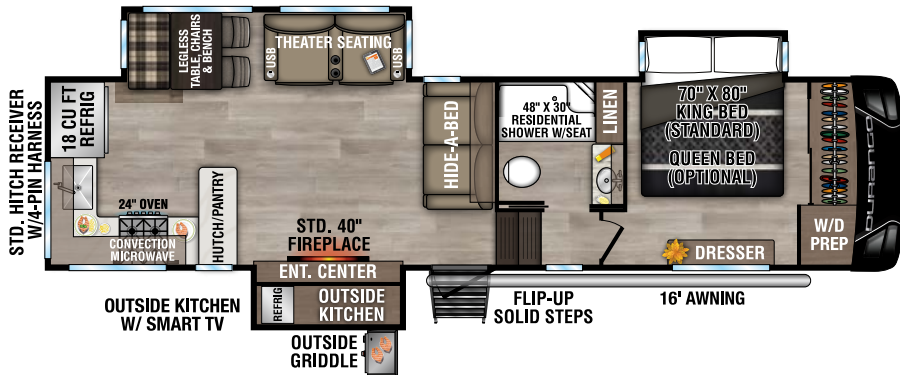

RECREATIONAL VEHICLES

DURANGO

FULL PROFILE LUXURY FIFTH WHEELS

NEW

D281RKD Uvw - 9,910 | Exterior Length - 33' 6" | Sleeps - 4

D301RLT Uvw - 10,590 | Exterior Length - 34' 3" | Sleeps - 4

D321RKT Uvw - 10,650 | Exterior Length - 34' 10" | Sleeps - 4

D326RLT Uvw - 10,950 | Exterior Length - 37' 7" | Sleeps - 6

2025 DURANGO

D333RLT UVW - 11,110 | Exterior Length - 37'10" | Sleeps - 4

NEW

D341RPT UVW - 12,050 | Exterior Length - 37'11" | Sleeps - 4

D348BHF UVW - 13,240 | Exterior Length - 42'2" | Sleeps - 9