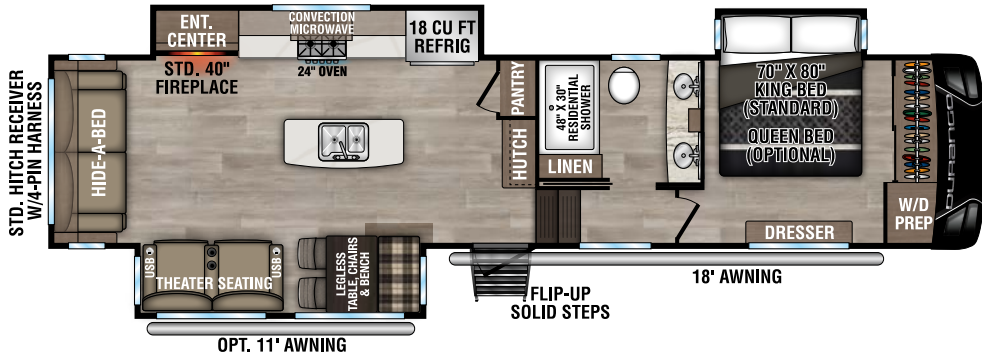

RECREATIONAL VEHICLES

DURANGO

FULL PROFILE LUXURY FIFTH WHEELS

NEW

D281RKD Uvw - 9,910 | Exterior Length - 33' 6" | Sleeps - 4

D301RLT Uvw - 10,590 | Exterior Length - 34' 3" | Sleeps - 4

D321RKT Uvw - 10,650 | Exterior Length - 34' 10" | Sleeps - 4

D326RLT Uvw - 10,950 | Exterior Length - 37' 7" | Sleeps - 6

2025 DURANGO

D333RLT UVW - 11,110 | Exterior Length - 37'10" | Sleeps - 4

NEW

D341RPT UVW - 12,050 | Exterior Length - 37'11" | Sleeps - 4

D348BHF UVW - 13,240 | Exterior Length - 42'2" | Sleeps - 9