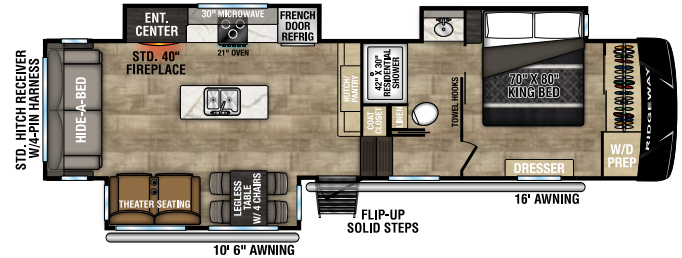

# RIDGEWAY

FIFTH WHEEL

**NEW**

27RK UVW - 8,830 | Exterior Length - 31' | Sleeps - 4

**NEW**

31RL UVW - 9,870 | Exterior Length - 35' 2" | Sleeps - 4

**NEW**

35BH UVW - 11,030 | Exterior Length - 39' 2" | Sleeps - 7

**NEW**

36MB UVW - 12,020 | Exterior Length - 40' 11" | Sleeps - 7

RidgeWay

985 N 900 W SHIPSEWANA, IN 46565

E: KZ@KZ-RV.COM

WWW.KZ-RV.COM

Due to continual research and advances, manufacturer reserves the right to change specifications, design, price and equipment without notice, and assumes no responsibility for any error in this literature. Some items shown are not included as standard or optional equipment. ©2024 K. Z., Inc., a subsidiary of THOR Industries, Inc. | 12/11/24 | 3M