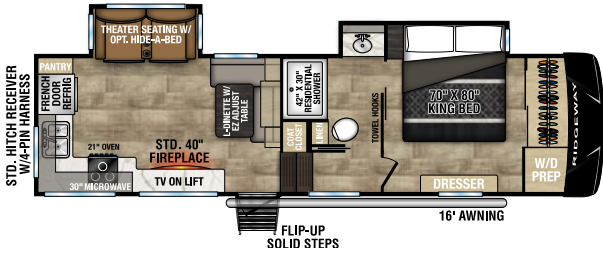

# RIDGEWAY

FIFTH WHEEL

**NEW**

27RK UVW - 8,830 | Exterior Length - 31' | Sleeps - 4

**NEW**

31RL UVW - 9,870 | Exterior Length - 35' 2" | Sleeps - 4

**NEW**

35BH UVW - 11,030 | Exterior Length - 39' 2" | Sleeps - 7

**NEW**

36MB UVW - 12,020 | Exterior Length - 40' 11" | Sleeps - 7

RidgeWay

985 N 900 W SHIPSEWANA, IN 46565

E: KZ@KZ-RV.COM

WWW.KZ-RV.COM

Due to continual research and advances, manufacturer reserves the right to change specifications, design, price and equipment without notice, and assumes no responsibility for any error in this literature. Some items shown are not included as standard or optional equipment. ©2024 K. Z., Inc., a subsidiary of THOR Industries, Inc. | 12/11/24 | 3M