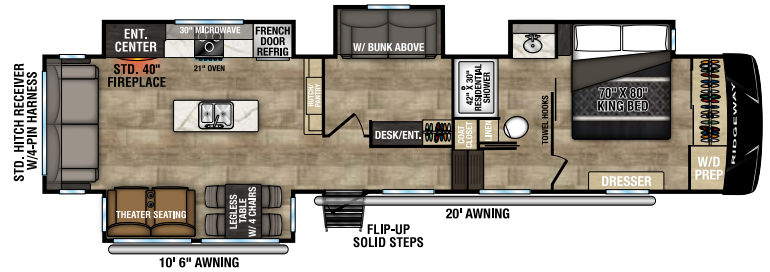

# RIDGEWAY

FIFTH WHEEL

**NEW**

27RK UVW - 8,830 | Exterior Length - 31' | Sleeps - 4

**NEW**

31RL UVW - 9,870 | Exterior Length - 35' 2" | Sleeps - 4

**NEW**

35BH UVW - 11,030 | Exterior Length - 39' 2" | Sleeps - 7

**NEW**

36MB UVW - 12,020 | Exterior Length - 40' 11" | Sleeps - 7

RidgeWay

985 N 900 W SHIPSEWANA, IN 46565

E: KZ@KZ-RV.COM

WWW.KZ-RV.COM

Due to continual research and advances, manufacturer reserves the right to change specifications, design, price and equipment without notice, and assumes no responsibility for any error in this literature. Some items shown are not included as standard or optional equipment. ©2024 K. Z., Inc., a subsidiary of THOR Industries, Inc. | 12/11/24 | 3M