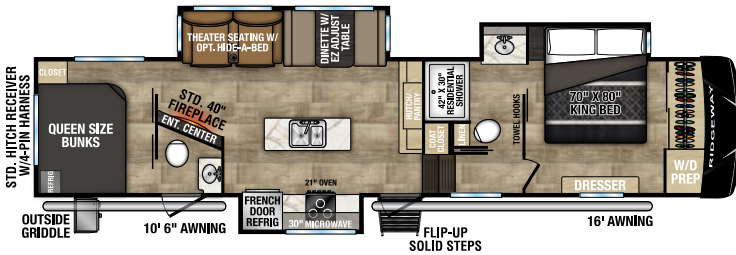

# RIDGEWAY

FIFTH WHEEL

**NEW**

27RK UVW - 8,830 | Exterior Length - 31' | Sleeps - 4

**NEW**

31RL UVW - 9,870 | Exterior Length - 35' 2" | Sleeps - 4

**NEW**

35BH UVW - 11,030 | Exterior Length - 39' 2" | Sleeps - 7

**NEW**

36MB UVW - 12,020 | Exterior Length - 40' 11" | Sleeps - 7

RidgeWay

985 N 900 W SHIPSEWANA, IN 46565

E: KZ@KZ-RV.COM

WWW.KZ-RV.COM

Due to continual research and advances, manufacturer reserves the right to change specifications, design, price and equipment without notice, and assumes no responsibility for any error in this literature. Some items shown are not included as standard or optional equipment. ©2024 K. Z., Inc., a subsidiary of THOR Industries, Inc. | 12/11/24 | 3M