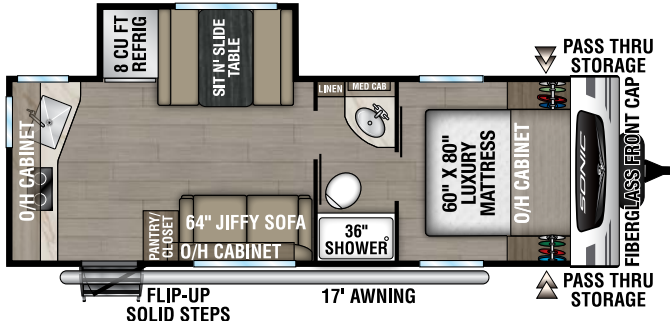

SONIC

2025

Ultra-Lite Travel Trailers

Designed for Campers by Campers!

SN190VRB

UVW – 4,000 lbs. | Exterior Length – 23' 3" | Sleeps – 4

SN211VDB

UVW – 4,760 lbs. | Exterior Length – 27' 1" | Sleeps – 8

SN220VBH

UVW – 4,640 lbs. | Exterior Length – 26' 7" | Sleeps – 6

SN220VRB

UVW – 4,940 lbs. | Exterior Length – 27' 1" | Sleeps – 4

2025 SONIC

SN231VRK

UVW – 4,850 lbs. | Exterior Length – 26' 11" | Sleeps – 6

SN231VRL

UVW – 4,770 lbs. | Exterior Length – 26' 11" | Sleeps – 6

NEW

SN241VRB

UVW – 5,320 lbs. | Exterior Length – 30' 6" | Sleeps – 4

985 N 900 W | Shipshewana, IN 46565 | www.venture-rv.com

Due to continual research and advances, manufacturer reserves the right to change specifications, design, price and equipment without notice, and assumes no responsibility for any error in this literature.