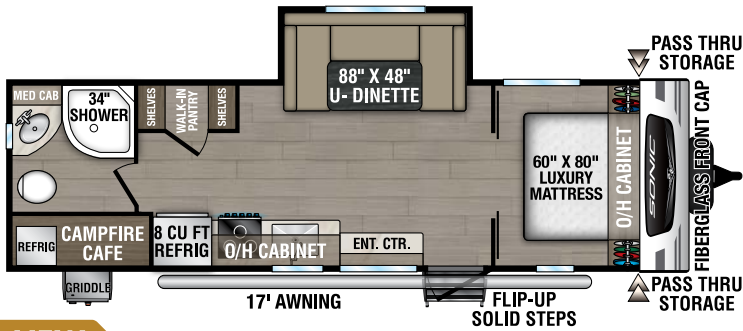

SONIC

2025

Ultra-Lite Travel Trailers

Designed for Campers by Campers!

SN190VRB

UVW – 4,000 lbs. | Exterior Length – 23' 3" | Sleeps – 4

SN211VDB

UVW – 4,760 lbs. | Exterior Length – 27' 1" | Sleeps – 8

SN220VBH

UVW – 4,640 lbs. | Exterior Length – 26' 7" | Sleeps – 6

SN220VRB

UVW – 4,940 lbs. | Exterior Length – 27' 1" | Sleeps – 4

2025 SONIC

SN231VRK

UVW – 4,850 lbs. | Exterior Length – 26' 11" | Sleeps – 6

SN231VRL

UVW – 4,770 lbs. | Exterior Length – 26' 11" | Sleeps – 6

NEW

SN241VRB

UVW – 5,320 lbs. | Exterior Length – 30' 6" | Sleeps – 4

985 N 900 W | Shipshewana, IN 46565 | www.venture-rv.com

Due to continual research and advances, manufacturer reserves the right to change specifications, design, price and equipment without notice, and assumes no responsibility for any error in this literature.