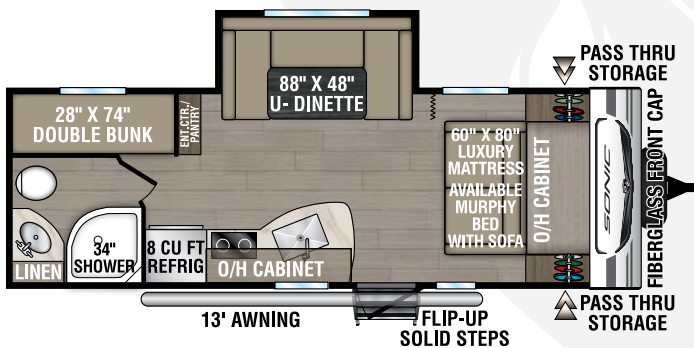

SONIC

2025

Ultra-Lite Travel Trailers

Designed for Campers by Campers!

SN190VRB

UVW – 4,000 lbs. | Exterior Length – 23' 3" | Sleeps – 4

SN211VDB

UVW – 4,760 lbs. | Exterior Length – 27' 1" | Sleeps – 8

SN220VBH

UVW – 4,640 lbs. | Exterior Length – 26' 7" | Sleeps – 6

SN220VRB

UVW – 4,940 lbs. | Exterior Length – 27' 1" | Sleeps – 4

2025 SONIC

SN231VRK

UVW – 4,850 lbs. | Exterior Length – 26' 11" | Sleeps – 6

SN231VRL

UVW – 4,770 lbs. | Exterior Length – 26' 11" | Sleeps – 6

NEW

SN241VRB

UVW – 5,320 lbs. | Exterior Length – 30' 6" | Sleeps – 4

985 N 900 W | Shipshewana, IN 46565 | www.venture-rv.com

Due to continual research and advances, manufacturer reserves the right to change specifications, design, price and equipment without notice, and assumes no responsibility for any error in this literature.