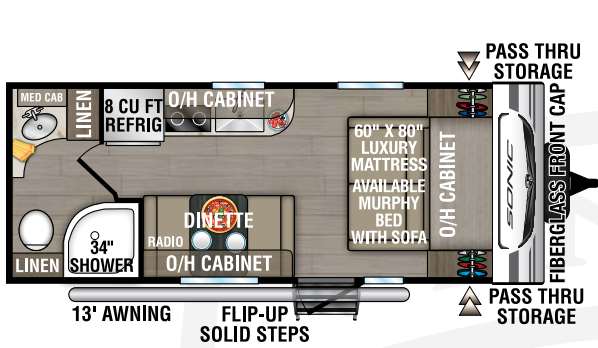

SONIC

2025

Ultra-Lite Travel Trailers

Designed for Campers by Campers!

SN190VRB

UVW – 4,000 lbs. | Exterior Length – 23' 3" | Sleeps – 4

SN211VDB

UVW – 4,760 lbs. | Exterior Length – 27' 1" | Sleeps – 8

SN220VBH

UVW – 4,640 lbs. | Exterior Length – 26' 7" | Sleeps – 6

SN220VRB

UVW – 4,940 lbs. | Exterior Length – 27' 1" | Sleeps – 4

2025 SONIC

SN231VRK

UVW – 4,850 lbs. | Exterior Length – 26' 11" | Sleeps – 6

SN231VRL

UVW – 4,770 lbs. | Exterior Length – 26' 11" | Sleeps – 6

NEW

SN241VRB

UVW – 5,320 lbs. | Exterior Length – 30' 6" | Sleeps – 4

985 N 900 W | Shipshewana, IN 46565 | www.venture-rv.com

Due to continual research and advances, manufacturer reserves the right to change specifications, design, price and equipment without notice, and assumes no responsibility for any error in this literature.