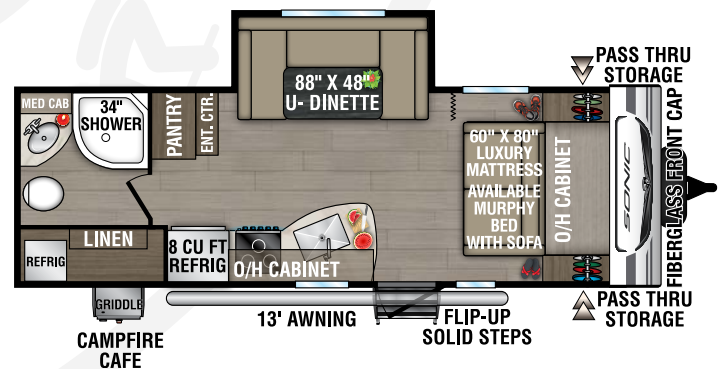

SONIC

2025

Ultra-Lite Travel Trailers

Designed for Campers by Campers!

SN190VRB

UVW – 4,000 lbs. | Exterior Length – 23' 3" | Sleeps – 4

SN211VDB

UVW – 4,760 lbs. | Exterior Length – 27' 1" | Sleeps – 8

SN220VBH

UVW – 4,640 lbs. | Exterior Length – 26' 7" | Sleeps – 6

SN220VRB

UVW – 4,940 lbs. | Exterior Length – 27' 1" | Sleeps – 4

2025 SONIC

SN231VRK

UVW – 4,850 lbs. | Exterior Length – 26' 11" | Sleeps – 6

SN231VRL

UVW – 4,770 lbs. | Exterior Length – 26' 11" | Sleeps – 6

NEW

SN241VRB

UVW – 5,320 lbs. | Exterior Length – 30' 6" | Sleeps – 4

985 N 900 W | Shipshewana, IN 46565 | www.venture-rv.com

Due to continual research and advances, manufacturer reserves the right to change specifications, design, price and equipment without notice, and assumes no responsibility for any error in this literature.