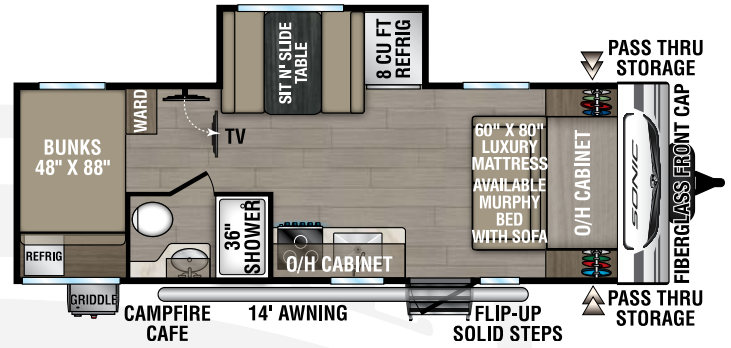

SONIC

2025

Ultra-Lite Travel Trailers

Designed for Campers by Campers!

SN190VRB

UVW – 4,000 lbs. | Exterior Length – 23' 3" | Sleeps – 4

SN211VDB

UVW – 4,760 lbs. | Exterior Length – 27' 1" | Sleeps – 8

SN220VBH

UVW – 4,640 lbs. | Exterior Length – 26' 7" | Sleeps – 6

SN220VRB

UVW – 4,940 lbs. | Exterior Length – 27' 1" | Sleeps – 4

2025 SONIC

SN231VRK

UVW – 4,850 lbs. | Exterior Length – 26' 11" | Sleeps – 6

SN231VRL

UVW – 4,770 lbs. | Exterior Length – 26' 11" | Sleeps – 6

NEW

SN241VRB

UVW – 5,320 lbs. | Exterior Length – 30' 6" | Sleeps – 4

985 N 900 W | Shipshewana, IN 46565 | www.venture-rv.com

Due to continual research and advances, manufacturer reserves the right to change specifications, design, price and equipment without notice, and assumes no responsibility for any error in this literature.