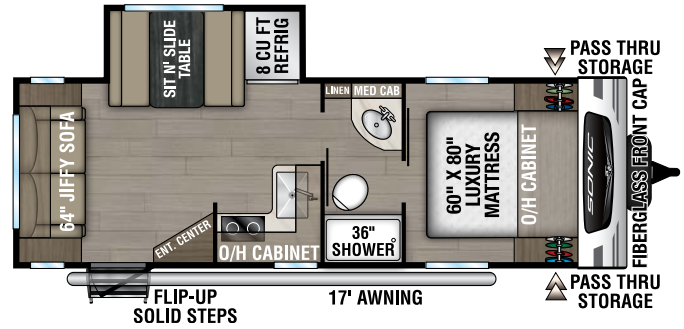

SONIC

2025

Ultra-Lite Travel Trailers

Designed for Campers by Campers!

SN190VRB

UVW – 4,000 lbs. | Exterior Length – 23' 3" | Sleeps – 4

SN211VDB

UVW – 4,760 lbs. | Exterior Length – 27' 1" | Sleeps – 8

SN220VBH

UVW – 4,640 lbs. | Exterior Length – 26' 7" | Sleeps – 6

SN220VRB

UVW – 4,940 lbs. | Exterior Length – 27' 1" | Sleeps – 4

2025 SONIC

SN231VRK

UVW – 4,850 lbs. | Exterior Length – 26' 11" | Sleeps – 6

SN231VRL

UVW – 4,770 lbs. | Exterior Length – 26' 11" | Sleeps – 6

NEW

SN241VRB

UVW – 5,320 lbs. | Exterior Length – 30' 6" | Sleeps – 4

985 N 900 W | Shipshewana, IN 46565 | www.venture-rv.com

Due to continual research and advances, manufacturer reserves the right to change specifications, design, price and equipment without notice, and assumes no responsibility for any error in this literature.