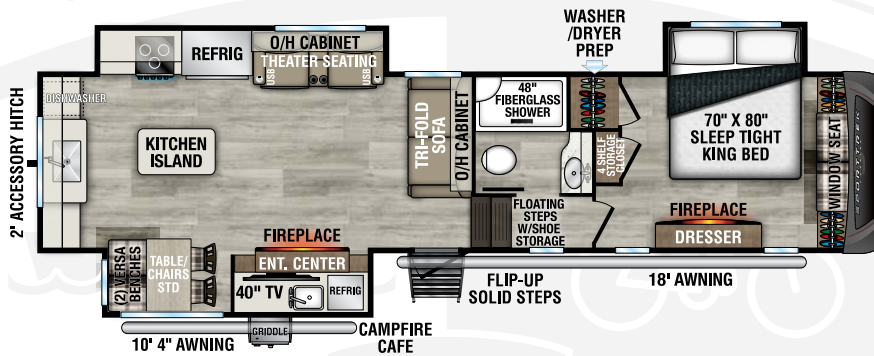

STTF353VRK

UVW - 11,540
Exterior Length - 37'
Sleeps - 4