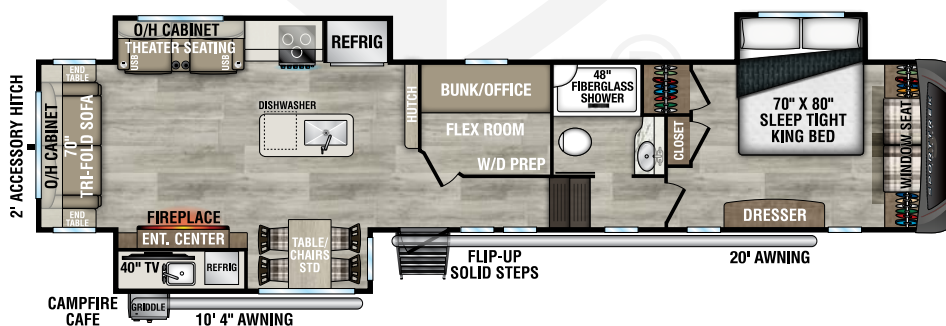

NEW

STTF363VFR

UVW - 12,290
Exterior Length - 41' 7"
Sleeps - 6