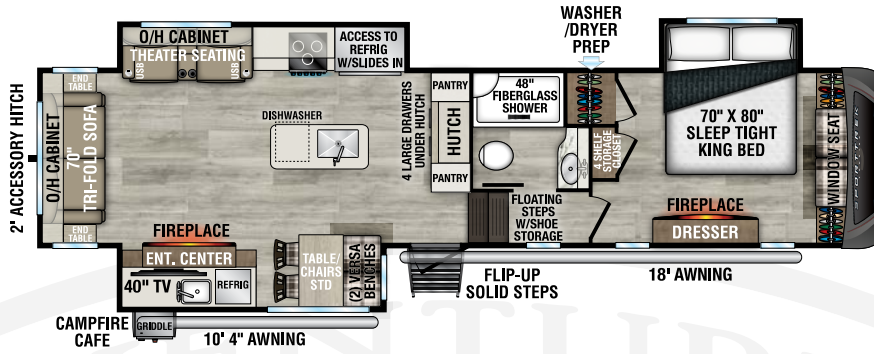

STTF353VIK

UVW - 11,490
Exterior Length - 37'
Sleeps - 4