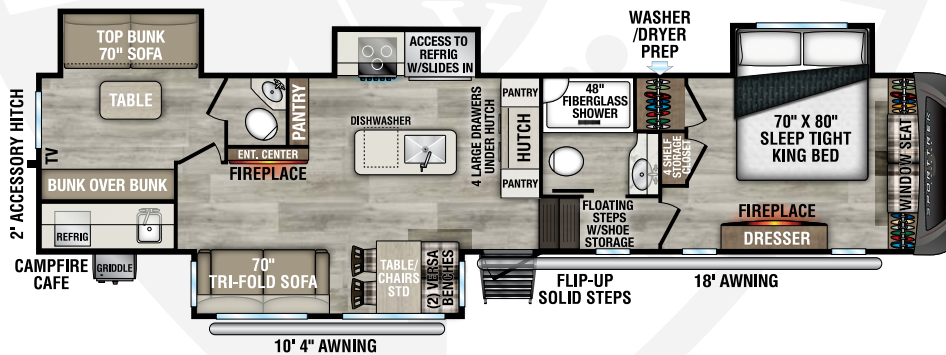

STTF354VBH

UVW - 12,270
Exterior Length - 39' 10"
Sleeps - 8