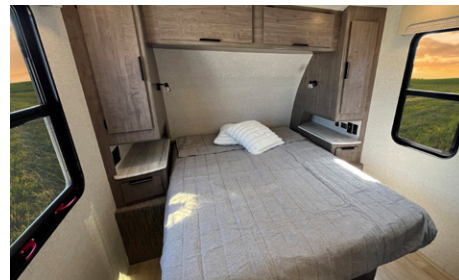

A supreme flush-floor slide floor plan provides fully reclining theater comfort.

A layout that is sure to impress with best-in-class quality!

The Squire trailer line is expanding thanks to Lance Camper Mfg's new offering, the SQ26. This 26-foot, fully featured trailer is the lauded RV manufacturer's largest travel trailer to date, and it is sure to be a hit.

The front bedroom has a TV and a full walk-in closet. The main space is the star of the show and features an XL galley counter, which is adjacent to a TV entertainment center with a fireplace. A massive flush floor slide houses fully reclining theater seating, as well as Lance's traditional U-shaped dinette. A full-wall rear bath offers a spacious area for getting ready for an amazing day of camping in comfort.

SPECIFICATIONS

MODEL **SQ26**

Dry Weight*	Est 6700 lbs.
Tongue Weight*	Est 712 lbs.
Sleeping Capacity (Min./Opt. Max.)	4

EXTERIOR

Laminated Fiberglass Bonded Exterior W/Azdel Substrate
Manual Tongue Jack
Manual Stabilizer Jacks W/Foot Pad
Lift Kit (2 5/8")
Aluminum Wheels W/Goodyear Radial Tires
Spare Tire Carrier
Car Cord/Safety Chain Storage Holder
Entry Step - Double 24" (* 2 ea.)
Aerodynamic Front Section Profile
Fiberglass Front Wrap W/Lower Gravel Guard and LP Tank Cover
LED Docking Light
Radius "Slider" Tinted Windows (Tempered)
LED Tail Lights
LED License Plate Light W/Holder
Radius Cornered Storage Compartment Doors
Slam Latch on Pass-Thru Storage Compartment Door
Keyed-Alike Entry and Storage Compartment Doors
Radius Entry Door W/Obscure Window and Strut Hinge
Roof Vent in Bed Area
Roof Vent in Living Area
Skylight in Galley/Dinette Area
Exterior Wash Station
Exterior Propane Connection