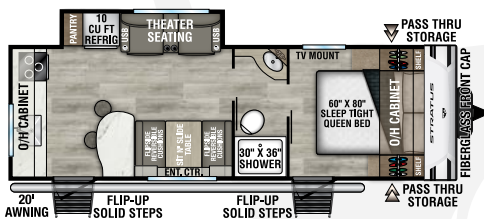

UVW - 5,480 lbs. | Exterior Length - 26'3" | Sleeps - 8

SR221VRK

UVW - 5,430 lbs. | Exterior Length - 27' | Sleeps - 4

SR231VRB

UVW - 5,600 lbs. | Exterior Length - 26'6" | Sleeps - 4

NEW

SR241VRK

UVW - 5,770 lbs. | Exterior Length - 28' | Sleeps - 6

SR261VRB

UVW - 6,720 lbs. | Exterior Length - 31'11" | Sleeps - 6

NEW

SR262VFK

UVW - 7,170 lbs. | Exterior Length - 31'11" | Sleeps - 4

SR281VBH

UVW - 6,540 lbs. | Exterior Length - 31'11" | Sleeps - 10

2025 STRATUS

SR281VFD

UVW – 6,490 lbs. | Exterior Length – 32' 3" | Sleeps – 6

SR291VQB

UVW – 6,940 lbs. | Exterior Length – 33' 11" | Sleeps – 10

NEW

SR302VBH

UVW – 7,350 lbs. | Exterior Length – 33' 11" | Sleeps – 10

985 N 900 W | Shipshewana, IN 46565 | www.venture-rv.com