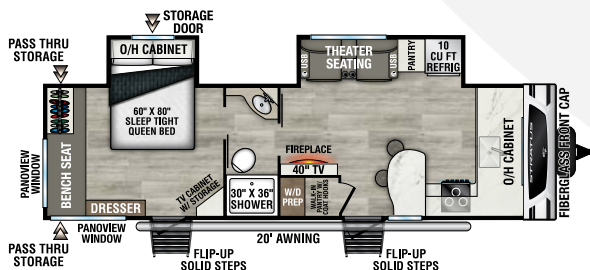

UVW - 5,480 lbs. | Exterior Length - 26'3" | Sleeps - 8

SR221VRK

UVW - 5,430 lbs. | Exterior Length - 27' | Sleeps - 4

SR231VRB

UVW - 5,600 lbs. | Exterior Length - 26'6" | Sleeps - 4

NEW

SR241VRK

UVW - 5,770 lbs. | Exterior Length - 28' | Sleeps - 6

SR261VRB

UVW - 6,720 lbs. | Exterior Length - 31'11" | Sleeps - 6

NEW

SR262VFK

UVW - 7,170 lbs. | Exterior Length - 31'11" | Sleeps - 4

SR281VBH

UVW - 6,540 lbs. | Exterior Length - 31'11" | Sleeps - 10

2025 STRATUS

SR281VFD

UVW – 6,490 lbs. | Exterior Length – 32' 3" | Sleeps – 6

SR291VQB

UVW – 6,940 lbs. | Exterior Length – 33' 11" | Sleeps – 10

NEW

SR302VBH

UVW – 7,350 lbs. | Exterior Length – 33' 11" | Sleeps – 10

985 N 900 W | Shipshewana, IN 46565 | www.venture-rv.com