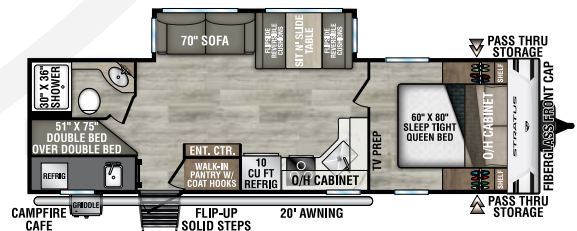

UVW - 5,480 lbs. | Exterior Length - 26'3" | Sleeps - 8

SR221VRK

UVW - 5,430 lbs. | Exterior Length - 27' | Sleeps - 4

SR231VRB

UVW - 5,600 lbs. | Exterior Length - 26'6" | Sleeps - 4

NEW

SR241VRK

UVW - 5,770 lbs. | Exterior Length - 28' | Sleeps - 6

SR261VRB

UVW - 6,720 lbs. | Exterior Length - 31'11" | Sleeps - 6

NEW

SR262VFK

UVW - 7,170 lbs. | Exterior Length - 31'11" | Sleeps - 4

SR281VBH

UVW - 6,540 lbs. | Exterior Length - 31'11" | Sleeps - 10

2025 STRATUS

SR281VFD

UVW – 6,490 lbs. | Exterior Length – 32' 3" | Sleeps – 6

SR291VQB

UVW – 6,940 lbs. | Exterior Length – 33' 11" | Sleeps – 10

NEW

SR302VBH

UVW – 7,350 lbs. | Exterior Length – 33' 11" | Sleeps – 10

985 N 900 W | Shipshewana, IN 46565 | www.venture-rv.com