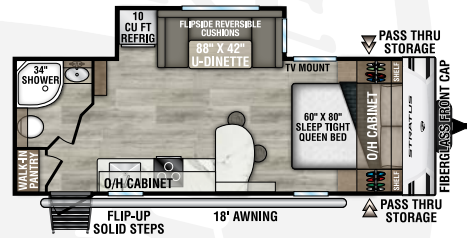

STRATUS

2025

Ultra-Lite Travel Trailers

Designed for Campers by Campers!

SR200VRB

UVW - 4,450 lbs. | Exterior Length - 23'1" | Sleeps - 4

NEW

SR211VBH

UVW - 5,480 lbs. | Exterior Length - 26'3" | Sleeps - 8

SR221VRK

UVW - 5,430 lbs. | Exterior Length - 27' | Sleeps - 4

SR231VRB

UVW - 5,600 lbs. | Exterior Length - 26'6" | Sleeps - 4

NEW

SR241VRK

UVW - 5,770 lbs. | Exterior Length - 28' | Sleeps - 6

SR261VRB

UVW - 6,720 lbs. | Exterior Length - 31'11" | Sleeps - 6

NEW

SR262VFK

UVW - 7,170 lbs. | Exterior Length - 31'11" | Sleeps - 4

SR281VBH

UVW - 6,540 lbs. | Exterior Length - 31'11" | Sleeps - 10

2025 STRATUS

SR281VFD

UVW – 6,490 lbs. | Exterior Length – 32' 3" | Sleeps – 6

SR291VQB

UVW – 6,940 lbs. | Exterior Length – 33' 11" | Sleeps – 10

NEW

SR302VBH

UVW – 7,350 lbs. | Exterior Length – 33' 11" | Sleeps – 10

985 N 900 W | Shipshewana, IN 46565 | www.venture-rv.com