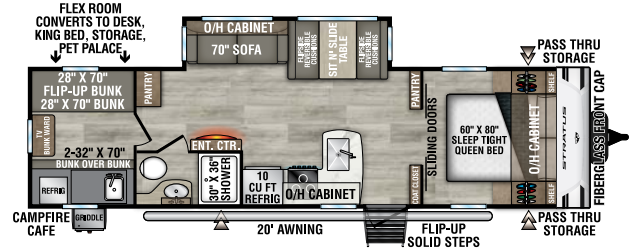

SR261VRB

UVW - 6,720 lbs. | Exterior Length - 31'11" | Sleeps - 6

NEW

SR262VFK

UVW - 7,170 lbs. | Exterior Length - 31'11" | Sleeps - 4

SR281VBH

UVW - 6,540 lbs. | Exterior Length - 31'11" | Sleeps - 10

2025 STRATUS

SR281VFD

UVW – 6,490 lbs. | Exterior Length – 32' 3" | Sleeps – 6

SR291VQB

UVW – 6,940 lbs. | Exterior Length – 33' 11" | Sleeps – 10

NEW

SR302VBH

UVW – 7,350 lbs. | Exterior Length – 33' 11" | Sleeps – 10

985 N 900 W | Shipshewana, IN 46565 | www.venture-rv.com