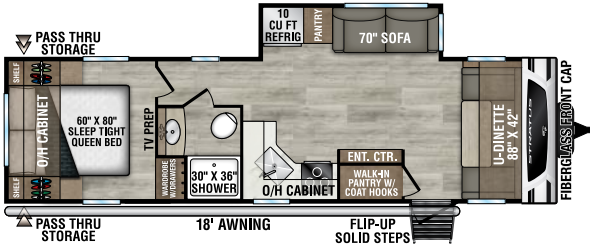

UVW - 5,480 lbs. | Exterior Length - 26'3" | Sleeps - 8

SR221VRK

UVW - 5,430 lbs. | Exterior Length - 27' | Sleeps - 4

SR231VRB

UVW - 5,600 lbs. | Exterior Length - 26'6" | Sleeps - 4

NEW

SR241VRK

UVW - 5,770 lbs. | Exterior Length - 28' | Sleeps - 6

SR261VRB

UVW - 6,720 lbs. | Exterior Length - 31'11" | Sleeps - 6

NEW

SR262VFK

UVW - 7,170 lbs. | Exterior Length - 31'11" | Sleeps - 4

SR281VBH

UVW - 6,540 lbs. | Exterior Length - 31'11" | Sleeps - 10

2025 STRATUS

SR281VFD

UVW – 6,490 lbs. | Exterior Length – 32' 3" | Sleeps – 6

SR291VQB

UVW – 6,940 lbs. | Exterior Length – 33' 11" | Sleeps – 10

NEW

SR302VBH

UVW – 7,350 lbs. | Exterior Length – 33' 11" | Sleeps – 10

985 N 900 W | Shipshewana, IN 46565 | www.venture-rv.com