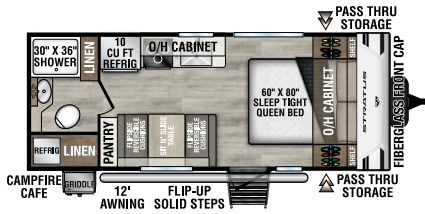

STRATUS

2025

Ultra-Lite Travel Trailers

Designed for Campers by Campers!

SR200VRB

UVW - 4,450 lbs. | Exterior Length - 23'1" | Sleeps - 4

NEW

SR211VBH

UVW - 5,480 lbs. | Exterior Length - 26'3" | Sleeps - 8

SR221VRK

UVW - 5,430 lbs. | Exterior Length - 27' | Sleeps - 4

SR231VRB

UVW - 5,600 lbs. | Exterior Length - 26'6" | Sleeps - 4

NEW

SR241VRK

UVW - 5,770 lbs. | Exterior Length - 28' | Sleeps - 6

SR261VRB

UVW - 6,720 lbs. | Exterior Length - 31'11" | Sleeps - 6

NEW

SR262VFK

UVW - 7,170 lbs. | Exterior Length - 31'11" | Sleeps - 4

SR281VBH

UVW - 6,540 lbs. | Exterior Length - 31'11" | Sleeps - 10

2025 STRATUS

SR281VFD

UVW – 6,490 lbs. | Exterior Length – 32' 3" | Sleeps – 6

SR291VQB

UVW – 6,940 lbs. | Exterior Length – 33' 11" | Sleeps – 10

NEW

SR302VBH

UVW – 7,350 lbs. | Exterior Length – 33' 11" | Sleeps – 10

985 N 900 W | Shipshewana, IN 46565 | www.venture-rv.com