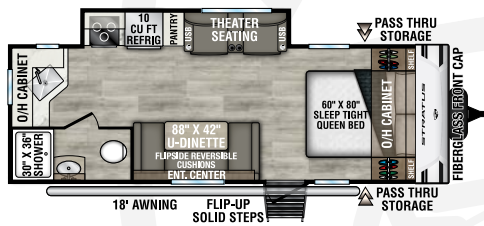

STRATUS

2025

Ultra-Lite Travel Trailers

Designed for Campers by Campers!

SR200VRB

UVW - 4,450 lbs. | Exterior Length - 23'1" | Sleeps - 4

NEW

SR211VBH

UVW - 5,480 lbs. | Exterior Length - 26'3" | Sleeps - 8

SR221VRK

UVW - 5,430 lbs. | Exterior Length - 27' | Sleeps - 4

SR231VRB

UVW - 5,600 lbs. | Exterior Length - 26'6" | Sleeps - 4

NEW

SR241VRK

UVW - 5,770 lbs. | Exterior Length - 28' | Sleeps - 6

SR261VRB

UVW - 6,720 lbs. | Exterior Length - 31'11" | Sleeps - 6

NEW

SR262VFK

UVW - 7,170 lbs. | Exterior Length - 31'11" | Sleeps - 4

SR281VBH

UVW - 6,540 lbs. | Exterior Length - 31'11" | Sleeps - 10

2025 STRATUS

SR281VFD

UVW – 6,490 lbs. | Exterior Length – 32' 3" | Sleeps – 6

SR291VQB

UVW – 6,940 lbs. | Exterior Length – 33' 11" | Sleeps – 10

NEW

SR302VBH

UVW – 7,350 lbs. | Exterior Length – 33' 11" | Sleeps – 10

985 N 900 W | Shipshewana, IN 46565 | www.venture-rv.com