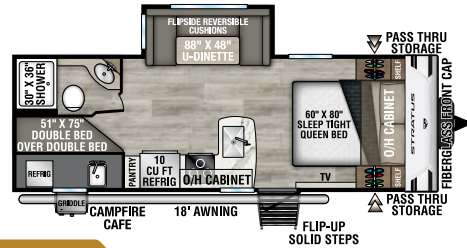

STRATUS

2025

Ultra-Lite Travel Trailers

Designed for Campers by Campers!

SR200VRB

UVW - 4,450 lbs. | Exterior Length - 23'1" | Sleeps - 4

NEW

SR211VBH

UVW - 5,480 lbs. | Exterior Length - 26'3" | Sleeps - 8

SR221VRK

UVW - 5,430 lbs. | Exterior Length - 27' | Sleeps - 4

SR231VRB

UVW - 5,600 lbs. | Exterior Length - 26'6" | Sleeps - 4

NEW

SR241VRK

UVW - 5,770 lbs. | Exterior Length - 28' | Sleeps - 6

SR261VRB

UVW - 6,720 lbs. | Exterior Length - 31'11" | Sleeps - 6

NEW

SR262VFK

UVW - 7,170 lbs. | Exterior Length - 31'11" | Sleeps - 4

SR281VBH

UVW - 6,540 lbs. | Exterior Length - 31'11" | Sleeps - 10

2025 STRATUS

SR281VFD

UVW – 6,490 lbs. | Exterior Length – 32' 3" | Sleeps – 6

SR291VQB

UVW – 6,940 lbs. | Exterior Length – 33' 11" | Sleeps – 10

NEW

SR302VBH

UVW – 7,350 lbs. | Exterior Length – 33' 11" | Sleeps – 10

985 N 900 W | Shipshewana, IN 46565 | www.venture-rv.com