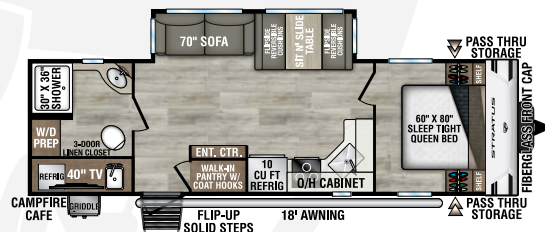

UVW - 5,480 lbs. | Exterior Length - 26'3" | Sleeps - 8

SR221VRK

UVW - 5,430 lbs. | Exterior Length - 27' | Sleeps - 4

SR231VRB

UVW - 5,600 lbs. | Exterior Length - 26'6" | Sleeps - 4

NEW

SR241VRK

UVW - 5,770 lbs. | Exterior Length - 28' | Sleeps - 6

SR261VRB

UVW - 6,720 lbs. | Exterior Length - 31'11" | Sleeps - 6

NEW

SR262VFK

UVW - 7,170 lbs. | Exterior Length - 31'11" | Sleeps - 4

SR281VBH

UVW - 6,540 lbs. | Exterior Length - 31'11" | Sleeps - 10

2025 STRATUS

SR281VFD

UVW – 6,490 lbs. | Exterior Length – 32' 3" | Sleeps – 6

SR291VQB

UVW – 6,940 lbs. | Exterior Length – 33' 11" | Sleeps – 10

NEW

SR302VBH

UVW – 7,350 lbs. | Exterior Length – 33' 11" | Sleeps – 10

985 N 900 W | Shipshewana, IN 46565 | www.venture-rv.com