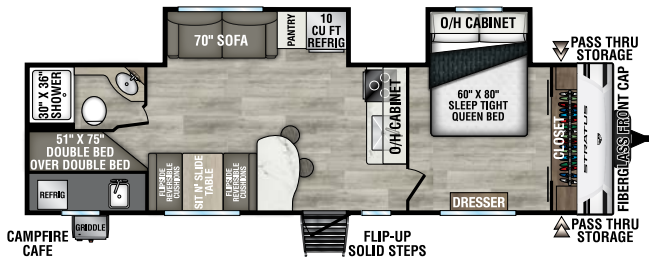

UVW - 5,480 lbs. | Exterior Length - 26'3" | Sleeps - 8

SR221VRK

UVW - 5,430 lbs. | Exterior Length - 27' | Sleeps - 4

SR231VRB

UVW - 5,600 lbs. | Exterior Length - 26'6" | Sleeps - 4

NEW

SR241VRK

UVW - 5,770 lbs. | Exterior Length - 28' | Sleeps - 6

SR261VRB

UVW - 6,720 lbs. | Exterior Length - 31'11" | Sleeps - 6

NEW

SR262VFK

UVW - 7,170 lbs. | Exterior Length - 31'11" | Sleeps - 4

SR281VBH

UVW - 6,540 lbs. | Exterior Length - 31'11" | Sleeps - 10

2025 STRATUS

SR281VFD

UVW – 6,490 lbs. | Exterior Length – 32' 3" | Sleeps – 6

SR291VQB

UVW – 6,940 lbs. | Exterior Length – 33' 11" | Sleeps – 10

NEW

SR302VBH

UVW – 7,350 lbs. | Exterior Length – 33' 11" | Sleeps – 10

985 N 900 W | Shipshewana, IN 46565 | www.venture-rv.com